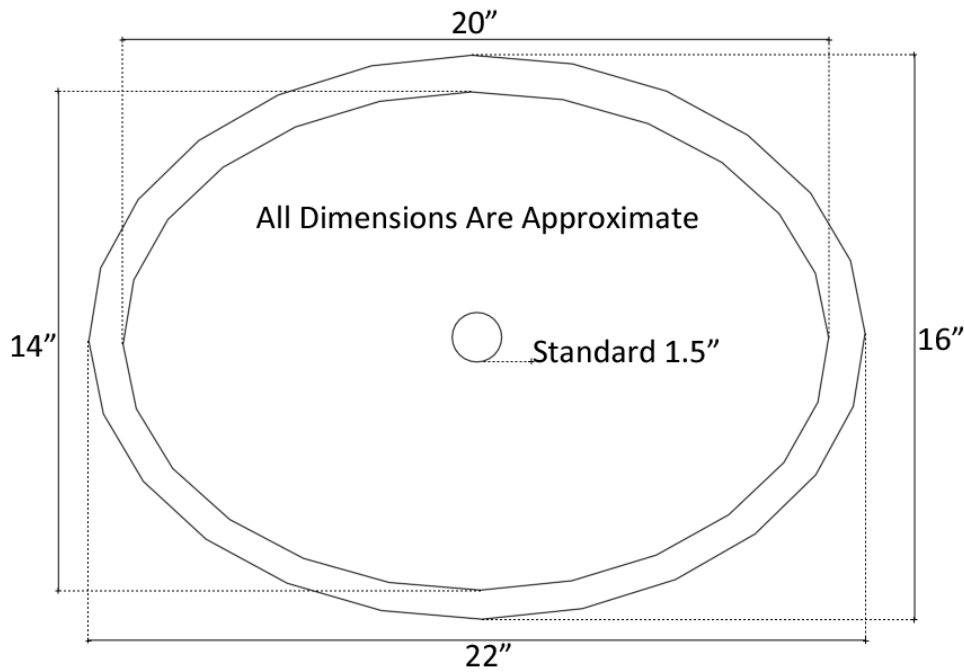

Description:

- Copper
- Drop-In or Undermount
- Use standard 1.5" drain
- Clean with mild soap
No abrasive chemicals

Available Finishes:

- DB** Dark Bronze
- WC** Weathered Copper
- PN** Polished Nickel
- SN** Satin Nickel
- PW** Pewter

Available Drains:

- D004** Grid Strainer
- D005** Lift and Turn
- D006** Pop-up w/ lift rod
- D101-D604** Decorative Drains

DIMENSIONS WILL VARY. DO NOT use this sheet as a guide for countertop cuts.