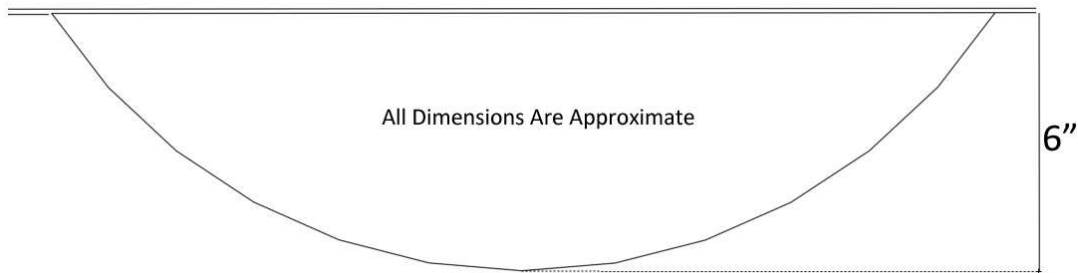

Description:

- Copper
- Drop-In or Undermount
- Use standard 1.5" drain
- Clean with mild soap
No abrasive chemicals

Available Finishes:

- DB** Dark Bronze
- WC** Weathered Copper
- PN** Polished Nickel
- SN** Satin Nickel
- PW** Pewter

Available Drains:

- D004** Grid Strainer
- D005** Lift and Turn
- D006** Pop-up w/ lift rod
- D101-D604** Decorative Drains

DIMENSIONS WILL VARY. DO NOT use this sheet as a guide for countertop cuts.